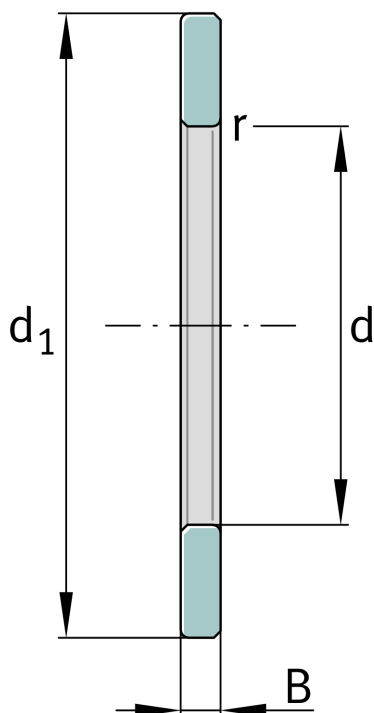

**WS81111**

Shaft locating washer

Schaeffler ID:  
0000253480000Axial cylindrical roller bearings 811, single  
direction, comprising K811, GS, WS

## Technical information

**Main Dimensions & Performance Data**

d	55 mm	Bore diameter
d <sub>1</sub>	78 mm	Lip diameter shaft washer
B	5 mm	Height shaft washer
	89.6 g	Weight

**Mounting dimensions**

r <sub>min</sub>	0.6 mm	minimum chamfer dimension
------------------	--------	---------------------------